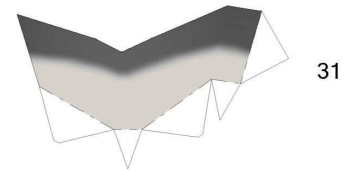

# Mimikyū

By Brandon

Build by LuLS

**Paper Pokés**  
[www.pokemonpapercraft.net](http://www.pokemonpapercraft.net)

25

24

26

OPTIONAL SHADOW ARM