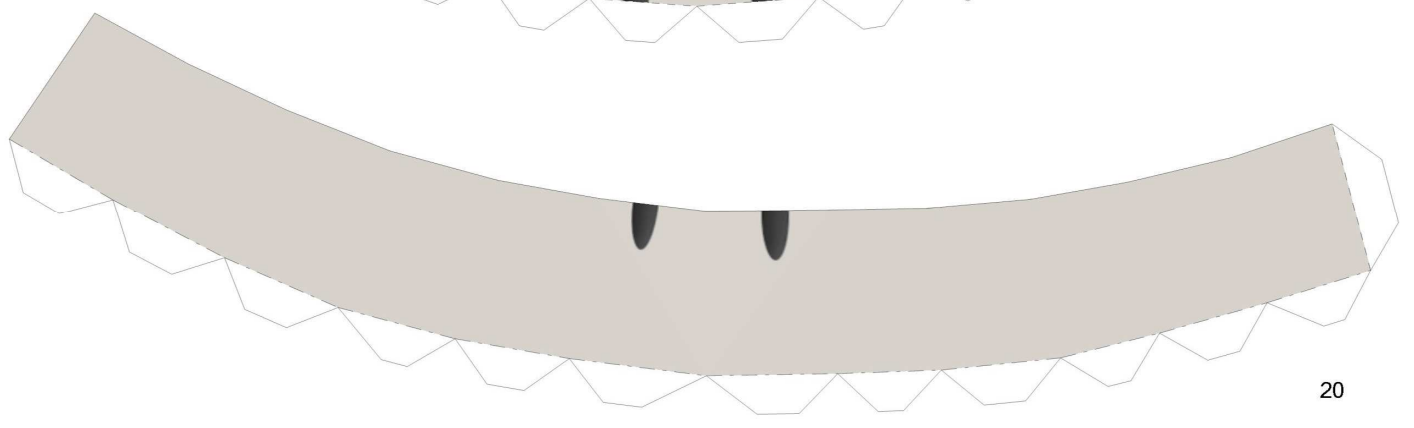

# Mimikyū

By Brandon

Build by LuLS

**Paper Pokés**  
[www.pokemonpapercraft.net](http://www.pokemonpapercraft.net)

25

24

26

OPTIONAL SHADOW ARM